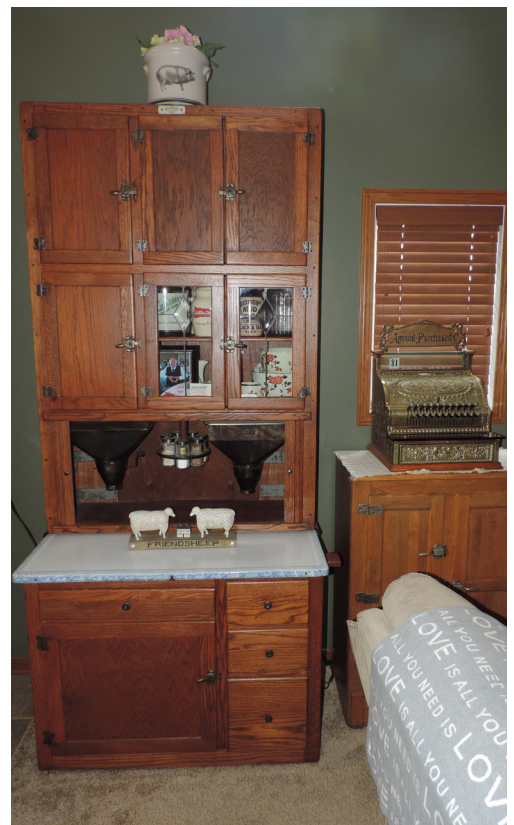

Information is believed to be accurate but not guaranteed.

330.455.9357 • kikoauctions.com

TOYS: Very nice collection of antique tin windup and batt. toys incl.: Marx horse drawn wagon, Rodeo Joe, Old Jalopy, Toytown Dairy, Playland-Merry-Go-Round, Hercules Ferris wheel, Chein circus elephant bank, balking mule, Wee Scottie dog, Drum Major, Roll Over Pluto, Hee Haw, Flippo, G.I. Joe & K-9 pups, Bombo swinging monkey, riding alligator, Humpty Dumpty, cat w/ball, many more! - Popeye coin banks - Charlie Weaver bartender - Drumming monkey - Kit-Cat clock - Tonka fire trucks - more.

ANTIQUe FURNITURE - CHINA CABINETS - CLOCKS - ETC.: Rare Hoosier 7'6" tall kitchen cupboard - Oliver dough mixer/churn cabinet - step-back cupboards - bow front, Vic. marble top, lowboy and other dressers - many curved and glass ant. & modern display/curio cabinets - (2) nice oak display cabinets - glass-top display cabinet - (2) ant. oak ice chests - drop-front secretary cabinets - washstands - nice oak foyer bench w/mirror and carved lion feet - claw-foot lamp table - Vic. loveseat - oak fern stand - large empire chest w/glass pulls - school desks - ant. double school table - treadle machine base table - claw-foot organ stools - ant. wrought iron stools - child's kitchen cabinet - 6 pcs. rattan sofa, loveseat, chair & end tables - modern roll-top desk - white wicker shelf - many clocks incl. beautiful Sligh grandfather clock, Coca-Cola 5c clock, Waterbury wall clock, calendar, Hayden Trapani weighted, mantel, regulator, Bulova adv. clock, Anniversary clock - more!